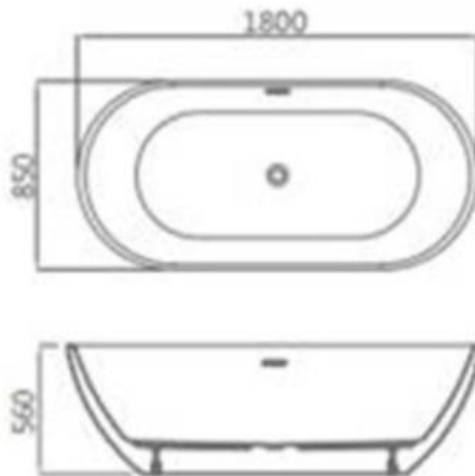

TECHNICAL DRAWING

Copyright © Rigel Technology (S) Pte Ltd All rights reserved. Terms of Use.